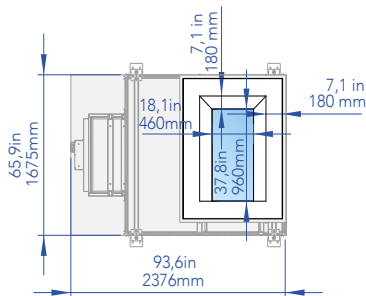

CoeLux 45LC

TECHNICAL INFORMATION:

SKYLIGHT SIZE Dimensione dello skylight	960 x 460 mm 37.8 x 18.1"
WEIGHT* Peso	300 kg 660 lb
NECESSARY SPACE FOR INSTALLATION* Dimensioni minime necessarie	2376 x 1913 x 923 mm 93.6 x 75.3 x 36.3"

*dimensions may differ slightly depending on the versions

*le dimensioni possono differire leggermente a seconda delle varianti

VERSIONS AVAILABLE Varianti disponibili	  45°	  55-100% 45°	   55-100% 45°
	Sun	Sun Plus	Sun Plus & Moon
POWER INPUT Power input	100-240 V~ 50/60 Hz	100-240 V~ 50/60 Hz	100-240 V~ 50/60 Hz
POWER CONSUMPTION Consumo energetico	300 W (Max) - 270 W (Typical)	300 W (Max) - 270 W (Typical)	300 W (Max) - 270 W (Typical)
TOTAL LIGHT OUTPUT Emissione luminosa	4200 lm	4800 lm	4800 lm - ~10 lm in a Moon state
FRAME Cornice ORDER CODE CERTIFICATION Codice di ordinazione Certificazione	Recessed flushed 45LC_WD_CE CE, CB 45LC_WD_UL UL, FCC	Recessed flushed 45LC_WD_S_CE CE, CB, PSE 45LC_WD_S_UL UL, FCC	Recessed flushed 45LC_WD_S_M_CE CE, CB, PSE 45LC_WD_S_M_UL UL, FCC
FRAME Cornice ORDER CODE CERTIFICATION Codice di ordinazione Certificazione	Ceiling mounted 45LC_PU_CE CE, CB 45LC_PU_UL UL, FCC	Ceiling mounted 45LC_PU_S_CE CE, CB, PSE 45LC_PU_S_UL UL, FCC	Ceiling mounted 45LC_PU_S_M_CE CE, CB, PSE 45LC_PU_S_M_UL UL, FCC
FRAME Cornice ORDER CODE CERTIFICATION Codice di ordinazione Certificazione	9cm 45LC_9CM_CE CE, CB 45LC_9CM_UL UL, FCC	9cm 45LC_9CM_S_CE CE, CB, PSE 45LC_9CM_S_UL UL, FCC	9cm 45LC_9CM_S_M_CE CE, CB, PSE 45LC_9CM_S_M_UL UL, FCC

Inspection hatch: required close to the projector.

Botola di ispezione: necessaria vicino al proiettore.

Typical horizontal illuminance

* Distance from CoeLux system (Sky)

Sun

- At 1 m (3.28")* 4600 Lux
- At 2 m (6.56")* 2600 Lux
- At 3 m (9.84")* 1600 Lux

Sun Plus

- At 1 m (3.28")* 5000 Lux
- At 2 m (6.56")* 2900 Lux
- At 3 m (9.84")* 1800 Lux

FRAME TYPES:

Ceiling mounted
Cornice in rilievo

Recessed flushed
Cornice filo muro

9cm