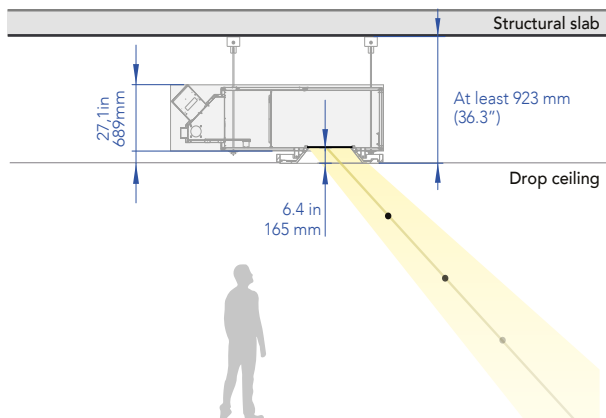

CoeLux 45LC

TECHNICAL INFORMATION:

SKYLIGHT SIZE Dimensione dello skylight	960 x 460 mm 37.8 x 18.1"
WEIGHT* Peso	300 kg 660 lb
NECESSARY SPACE FOR INSTALLATION* Dimensioni minime necessarie	2376 x 1913 x 923 mm 93.6 x 75.3 x 36.3"

*dimensions may differ slightly depending on the versions

*le dimensioni possono differire leggermente a seconda delle varianti

VERSIONS AVAILABLE Varianti disponibili	  45°	  55-100% 45°	   55-100% 45°
	Sun	Sun Plus	Sun Plus & Moon
POWER INPUT Power input	100-240 V~ 50/60 Hz	100-240 V~ 50/60 Hz	100-240 V~ 50/60 Hz
POWER CONSUMPTION Consumo energetico	300 W (Max) - 270 W (Typical)	300 W (Max) - 270 W (Typical)	300 W (Max) - 270 W (Typical)
TOTAL LIGHT OUTPUT Emissione luminosa	4200 lm	4800 lm	4800 lm - ~10 lm in a Moon state
FRAME Cornice ORDER CODE CERTIFICATION Codice di ordinazione Certificazione	Recessed flushed 45LC_WD_CE CE, CB 45LC_WD_UL UL, FCC	Recessed flushed 45LC_WD_S_CE CE, CB, PSE 45LC_WD_S_UL UL, FCC	Recessed flushed 45LC_WD_S_M_CE CE, CB, PSE 45LC_WD_S_M_UL UL, FCC
FRAME Cornice ORDER CODE CERTIFICATION Codice di ordinazione Certificazione	Ceiling mounted 45LC_PU_CE CE, CB 45LC_PU_UL UL, FCC	Ceiling mounted 45LC_PU_S_CE CE, CB, PSE 45LC_PU_S_UL UL, FCC	Ceiling mounted 45LC_PU_S_M_CE CE, CB, PSE 45LC_PU_S_M_UL UL, FCC
FRAME Cornice ORDER CODE CERTIFICATION Codice di ordinazione Certificazione	9cm 45LC_9CM_CE CE, CB 45LC_9CM_UL UL, FCC	9cm 45LC_9CM_S_CE CE, CB, PSE 45LC_9CM_S_UL UL, FCC	9cm 45LC_9CM_S_M_CE CE, CB, PSE 45LC_9CM_S_M_UL UL, FCC

Inspection hatch: required close to the projector.

Botola di ispezione: necessaria vicino al proiettore.

Typical horizontal illuminance

* Distance from CoeLux system (Sky)

Sun

- At 1 m (3.28")* 4600 Lux
- At 2 m (6.56")* 2600 Lux
- At 3 m (9.84")* 1600 Lux

Sun Plus

- At 1 m (3.28")* 5000 Lux
- At 2 m (6.56")* 2900 Lux
- At 3 m (9.84")* 1800 Lux

FRAME TYPES:

Ceiling mounted
Cornice in rilievo

Recessed flushed
Cornice filo muro

9cm