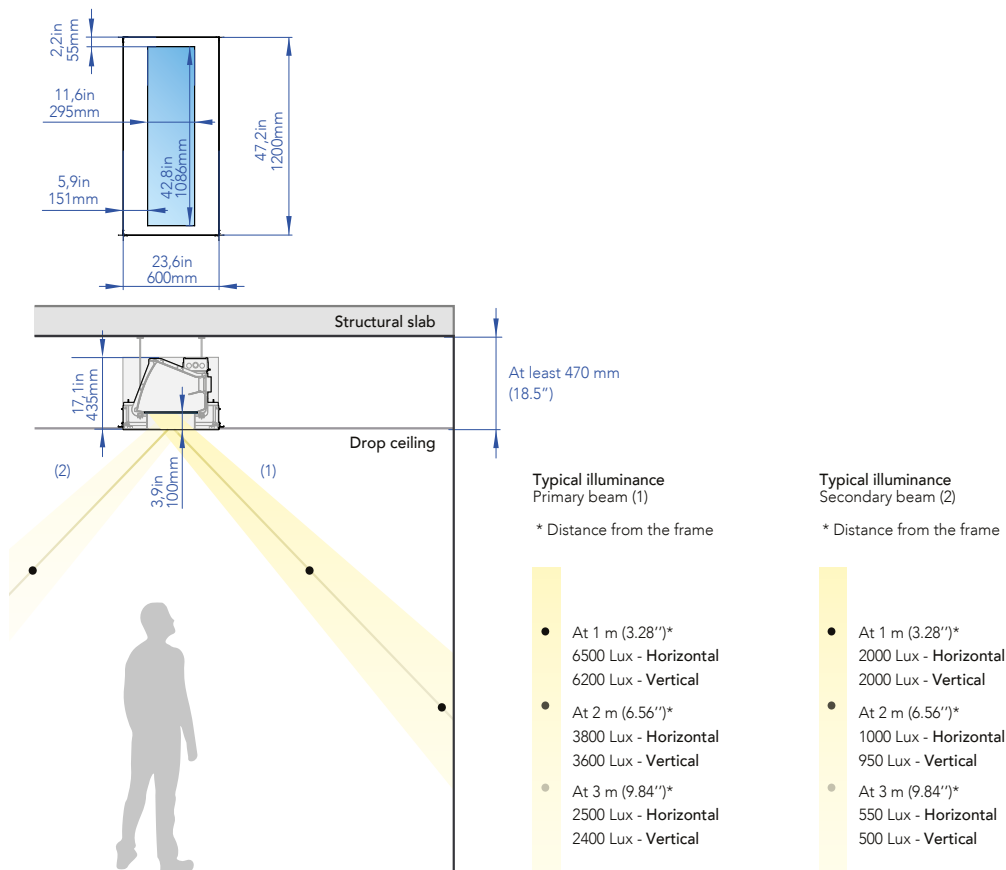

CoeLux LS Ice

TECHNICAL INFORMATION:

| | |
|---|---|
| SKYLIGHT SIZE Dimensione dello skylight | 1086 x 295 mm 42.8 x 11.6" |
| WEIGHT Peso | 30 kg 66 lb |
| NECESSARY SPACE FOR INSTALLATION* Dimensioni minime necessarie | 1200 x 600 x 435 mm 47.2 x 23.6 x 17.1" |

*dimensions may differ slightly depending on the versions

*le dimensioni possono differire leggermente a seconda delle varianti

| VERSIONS AVAILABLE Varianti disponibili |  45°  0.1-100% |  45°  0.1-100% |
|---|--|---|
| | On board drivers - included | Remote drivers - on request |
| POWER INPUT Power input | 100-240 V~ 50/60 Hz | 4 channels, 450 mA each channel, 42 V DC |
| POWER CONSUMPTION Consumo energetico | 100 W (Max) - 90 W (Typical) | 80 W (Max) - 80 W (Typical) |
| TOTAL LIGHT OUTPUT Emissione luminosa | 4300 lm | 4300 lm |
| FRAME Cornice | Aluminium finish Finitura alluminio | Aluminium finish Finitura alluminio |
| ORDER CODE CERTIFICATION Codice di ordinazione Certificazione | LS-ICE-3L-DAL-UL UL, FCC LS-ICE-3L-010-UL UL, FCC LS-ICE-3L-DAL-BIS BIS | LS-ICE-3L-CE CE, CB, PSE LS-ICE-3L-CCC CCC LS-ICE-3L-KC KC |

CoeLux LS Matte

TECHNICAL INFORMATION:

| | |
|---|---|
| SKYLIGHT SIZE Dimensione dello skylight | 1086 x 295 mm 42.8 x 11.6" |
| WEIGHT Peso | 30 kg 66 lb |
| NECESSARY SPACE FOR INSTALLATION* Dimensioni minime necessarie | 1200 x 600 x 465 mm 47.2 x 23.6 x 18.3" |