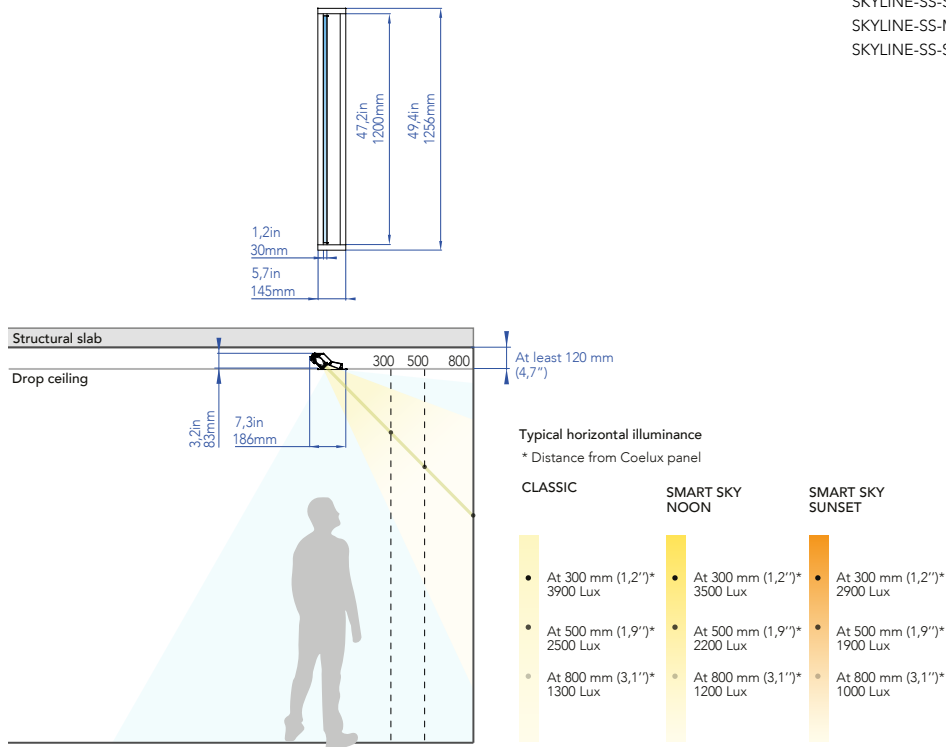

CoeLux Sky Line

TECHNICAL INFORMATION:

SKYLIGHT SIZE <i>Dimensione dello skylight</i>	1178x30 mm 46.4 x 1.2"
WEIGHT <i>Peso</i>	6 kg 13.2 lb
NECESSARY SPACE FOR INSTALLATION* <i>Dimensioni minime necessarie</i>	1256 x 186 x h120 mm 49.4 x 7.3 x h4.7"

VERSIONS AVAILABLE <i>Varianti disponibili</i>	Classic	Smart Sky
	POWER INPUT <i>Power input</i>	1 channel at 57 V 1050 mA cc
POWER CONSUMPTION <i>Consumo energetico</i>	60 W (Max) - 60 W (Typical)	60 W (Max) - 60 W (Typical)
TOTAL LIGHT OUTPUT <i>Emissione luminosa</i>	2010 lm	1810 lm (noon) - 1430 lm (sunset)
FRAME <i>Cornice</i>	The system can be surface recessed (trim or trimless) Il sistema può essere incassato a soffitto (trim o trimless)	
FRAME <i>Cornice</i>	Recessed trimless / Remote driver - on request	Recessed trimless / Remote PSU - on request
ORDER CODE CERTIFICATION <i>Codice di ordinazione Certificazione</i>	SKYLINE-3L-A-01-CE CE, CB SKYLINE-3L-A-01-UL UL	SKYLINE-SS-M-A-01-CE CE, CB ongoing SKYLINE-SS-S-A-01-UL UL ongoing SKYLINE-SS-M-A-01-CE CE, CB ongoing SKYLINE-SS-S-A-01-UL UL ongoing
	Recessed trim / Remote driver - on request	Recessed trim / Remote PSU - on request
	SKYLINE-3L-B-01-CE CE, CB SKYLINE-3L-B-01-UL UL	SKYLINE-SS-M-B-01-CE CE, CB ongoing SKYLINE-SS-S-B-01-UL UL ongoing SKYLINE-SS-M-B-01-CE CE, CB ongoing SKYLINE-SS-S-B-01-UL UL ongoing

MOUNTING OPTIONS:

Recessed trim
Cornice incasso trim

Recessed trimless
Cornice incasso trimless